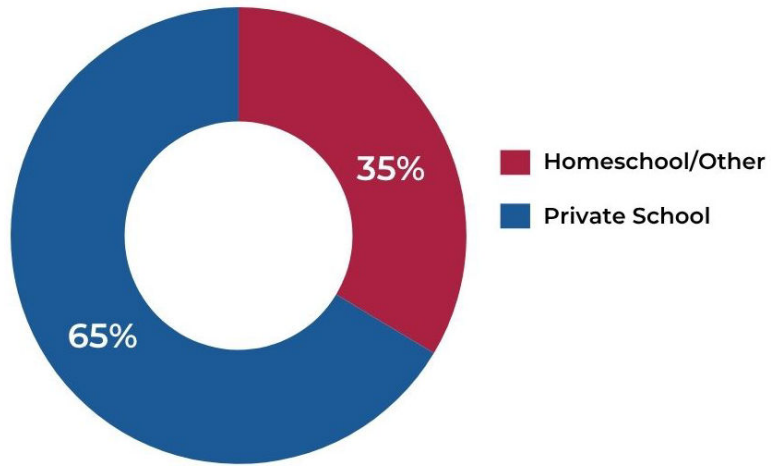

EDUCATIONAL SETTING

NOTE: THIS DATA REFLECTS THE 2026-27 SCHOOL YEAR