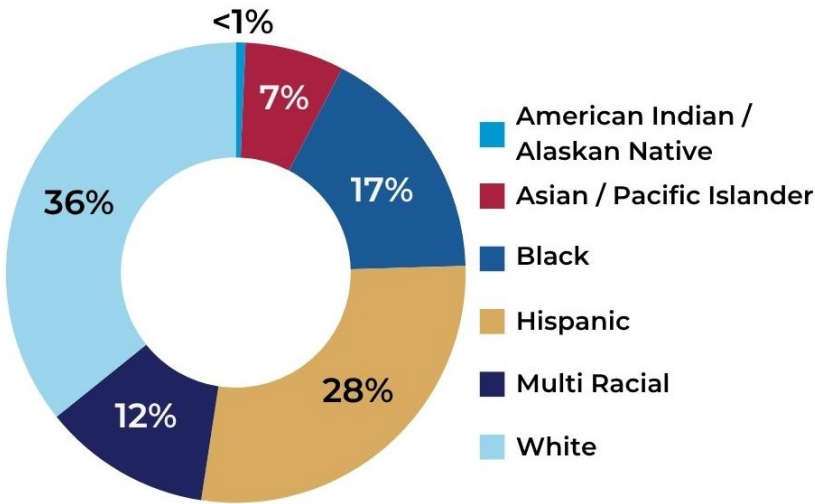

TEXAS EDUCATION FREEDOM ACCOUNTS

Priority TIER 2* Fact Sheet

*TIER 2 families are children from households earning at or below 200% of the federal poverty level

Total Applications: 51,181

RACE/ETHNICITY

EDUCATIONAL SETTING