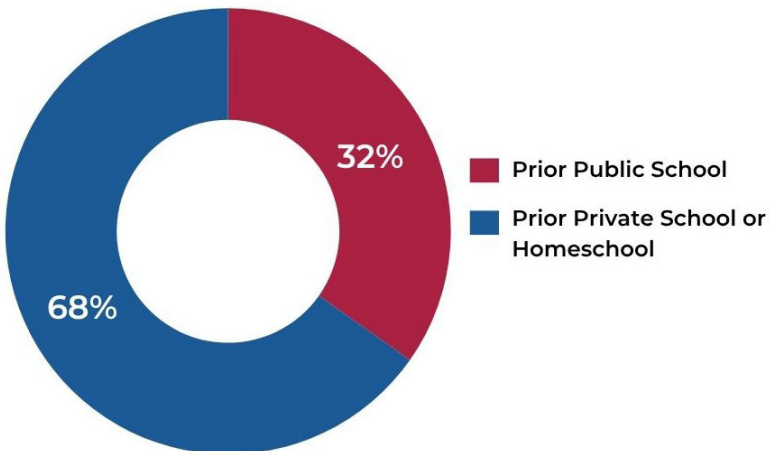

PRIOR PUBLIC SCHOOL

NOTE: THIS DATA REFLECTS THE 2024-25 SCHOOL YEAR & OMITTS APPLICATIONS FOR PRE-K, K AND FIRST GRADE